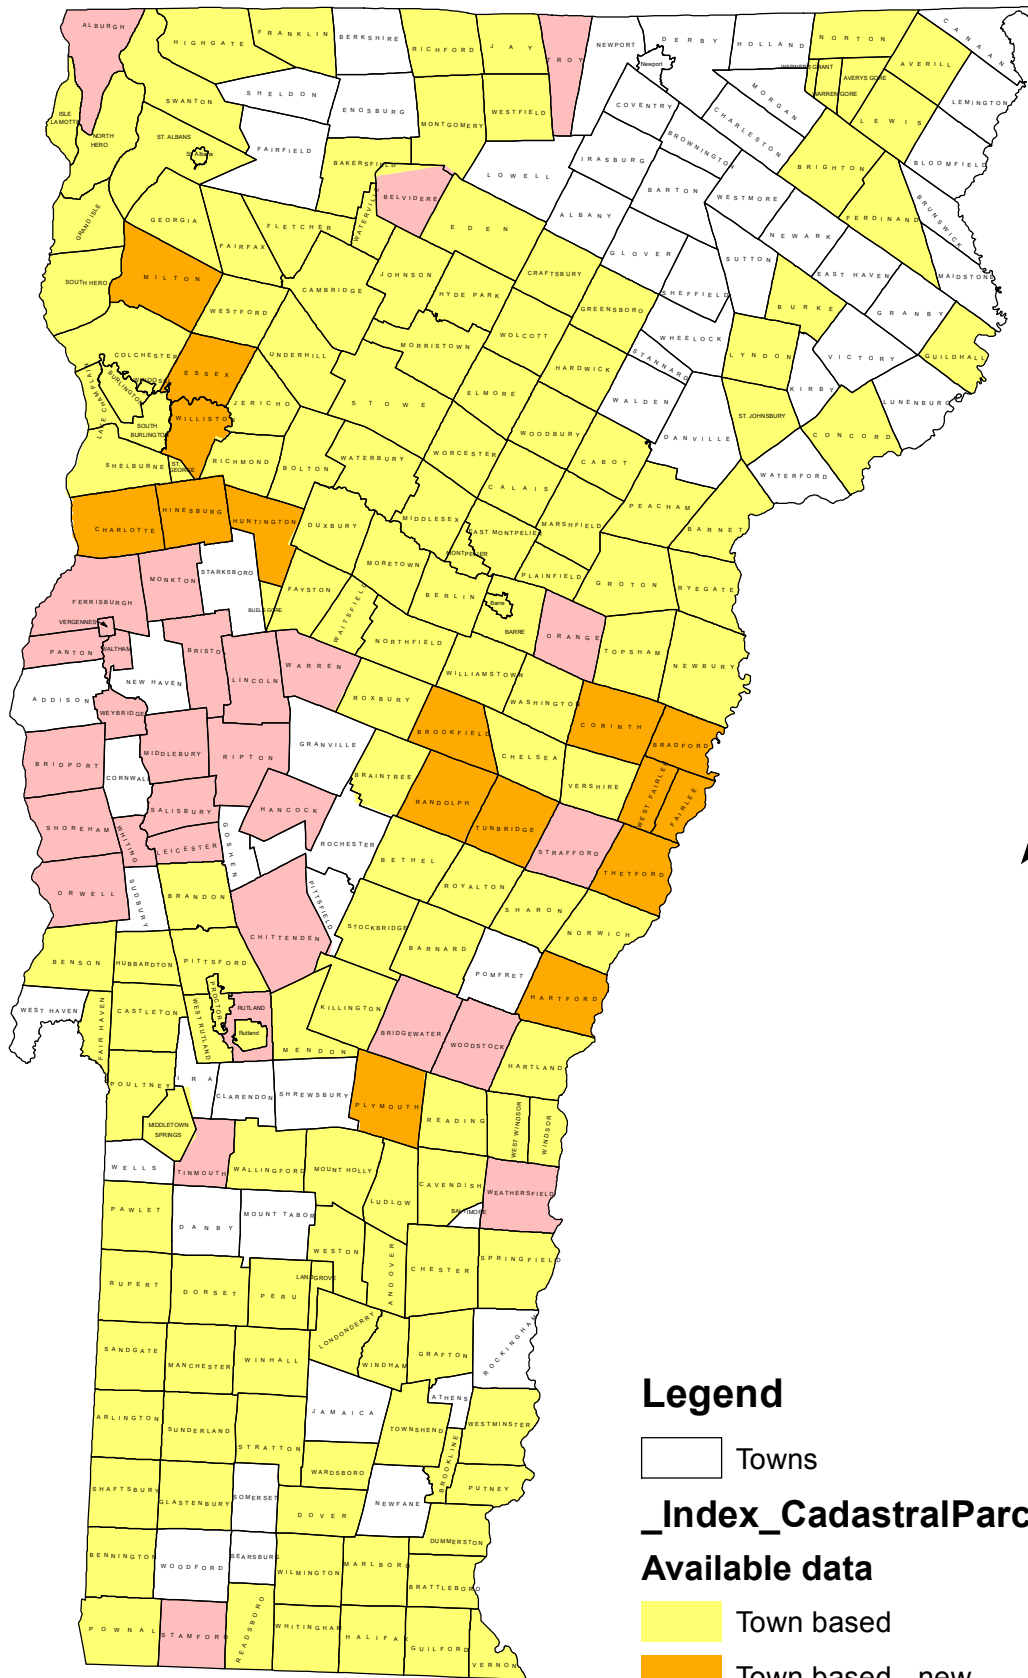

Index_CadastralParcels_VTPARCELS

Legend

 Towns

Index_CadastralParcels_VTPARCELS

Available data

 Town based

 Town based - new

 With statewide merge only